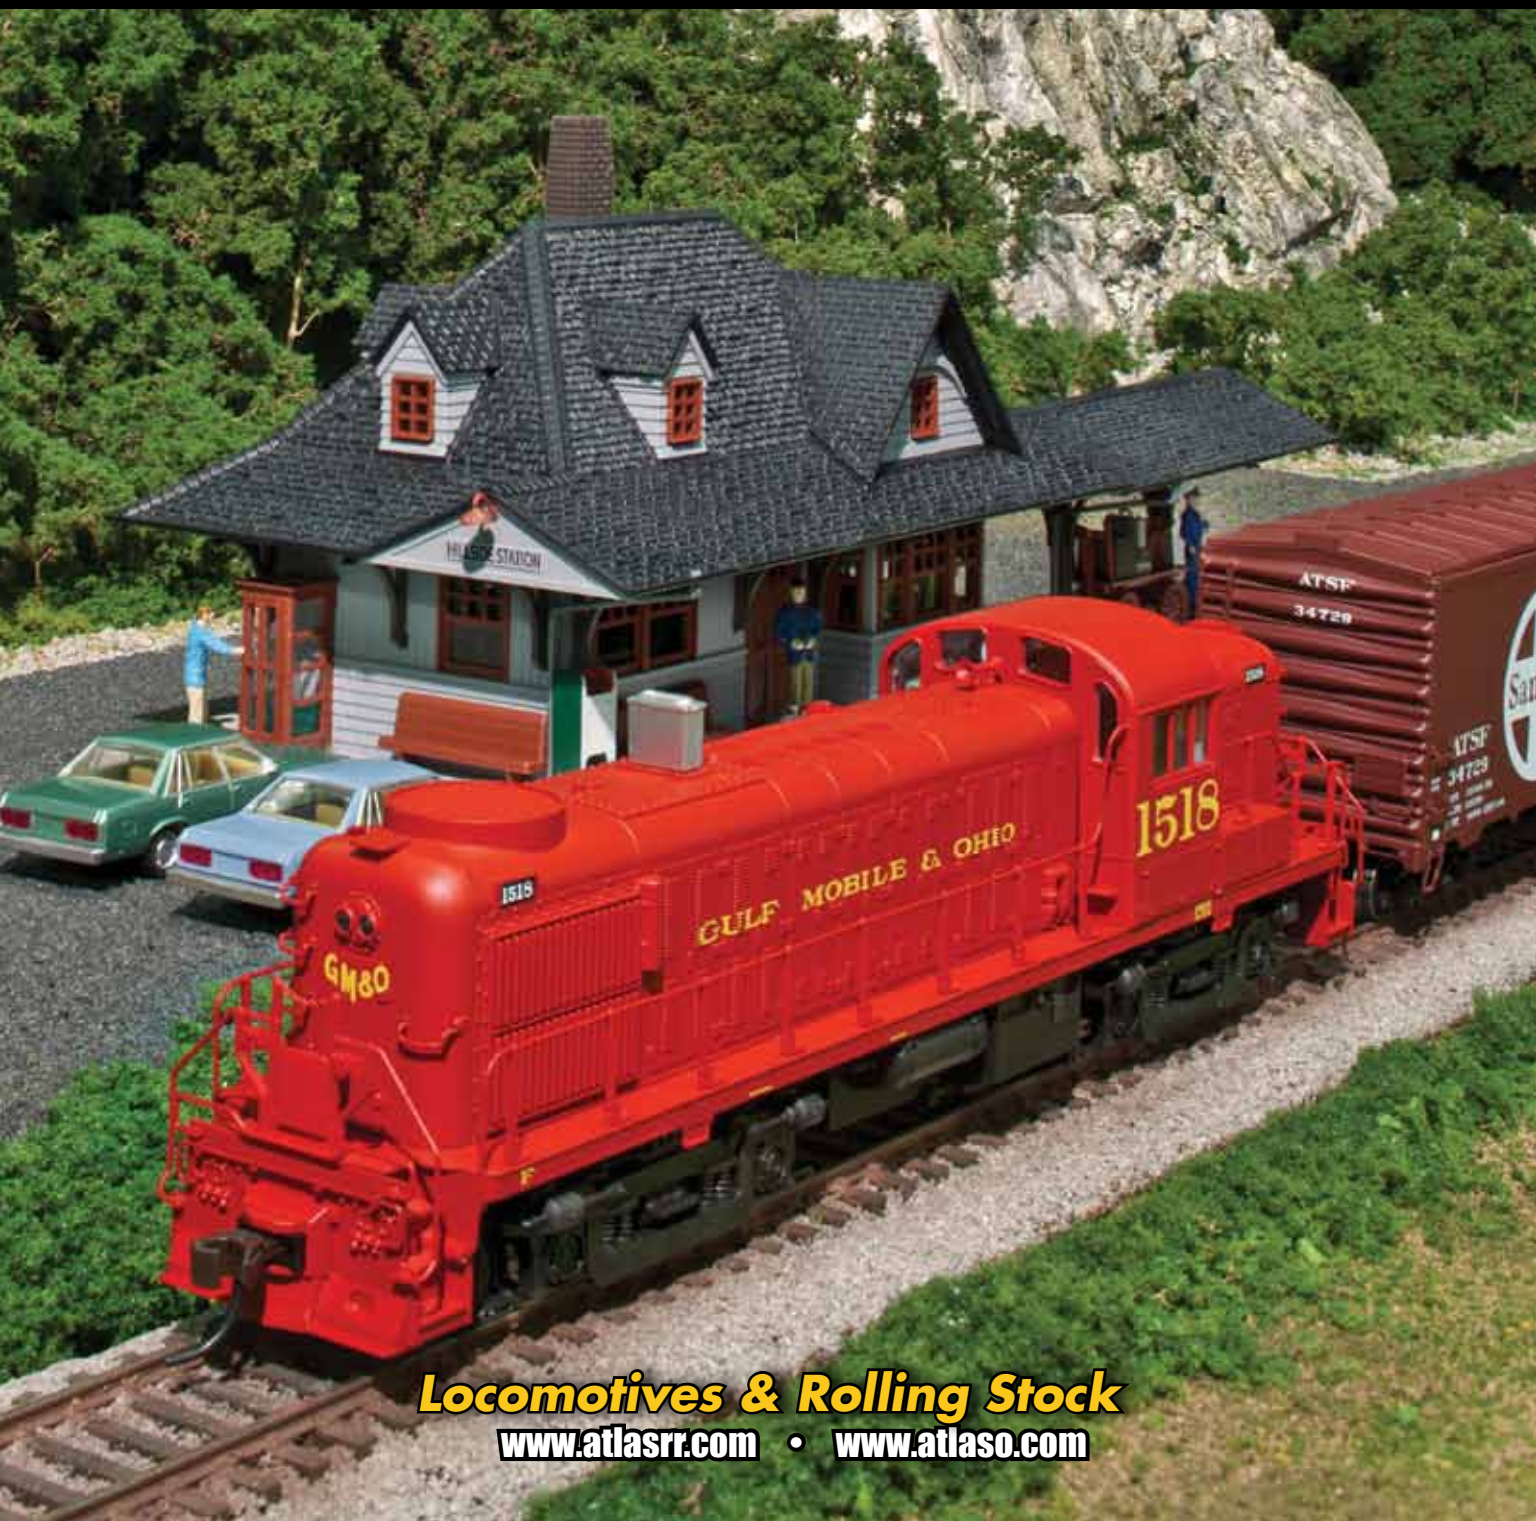

ANNOUNCEMENTS/ARRIVALS

2014 ALL SCALES CATALOG

JANUARY - JUNE 2014

Locomotives & Rolling Stock
www.atlasrr.com • www.atlaso.com

SPECIAL RUNS

N SCALE ENTHUSIAST

31 Homesteader Lane, West Haven, CT 06516 • Web: www.nscaleenthusiast.com

Road Name/Road Numbers	Item #	Delivery
N Heritage Caboose - NYC HERITAGE #551066	NSEATL13-21	1st Qtr. 2014
N Heritage Caboose - PC HERITAGE #551073	NSEATL13-22	1st Qtr. 2014
N Heritage Caboose - MGA HERITAGE #558025	NSEATL13-23	1st Qtr. 2014
N Heritage Caboose - CR HERITAGE #558098	NSEATL13-24	1st Qtr. 2014
N Heritage Caboose - PRR HERITAGE #558102	NSEATL13-25	1st Qtr. 2014
N Heritage Tank Car - MKT #90631	NSEATL13-08	January 2014
N Heritage Tank Car - DRGW #90632	NSEATL13-09	January 2014
N Heritage Tank Car - WP #90633	NSEATL13-10	January 2014
N Heritage Tank Car - CNW #90634	NSEATL13-11	January 2014
N Heritage Tank Car - SP #90635	NSEATL13-12	January 2014
N Heritage Tank Car - MP #90636	NSEATL13-13	January 2014
N Heritage Tank Car - UP #90637	NSEATL13-14	January 2014

N Scale Enthusiast's Norfolk Southern Heritage Caboose Set #1

N Scale Enthusiast's Union Pacific Heritage Tanker Box Set

Item # 0100-28 - January-June 2014 All Scales Catalog

www.atlasrr.com • 378 FLORENCE AVENUE, HILLSIDE, NJ • 07205 • USA • www.atlaso.com