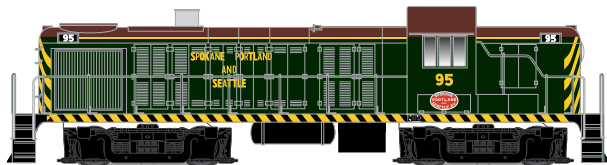

N Master RS-3 Locomotive – Spokane, Portland and Seattle #95

LOWELL SMITH SIGNATURE SERIES

PO Box 219, Gresham, OR 97030
Email: info@lowellsmith.net

Road Name/Road Numbers	Item #	Delivery
N Master RS-3 Locomotive – Spokane, Portland and Seattle #95	40 000 603	3rd Qtr. 2013
N Master RS-3 Locomotive – Spokane, Portland and Seattle #98	40 000 604	3rd Qtr. 2013
N Master RS-3 Locomotive – Spokane, Portland and Seattle (No Road #)	40 000 605	3rd Qtr. 2013