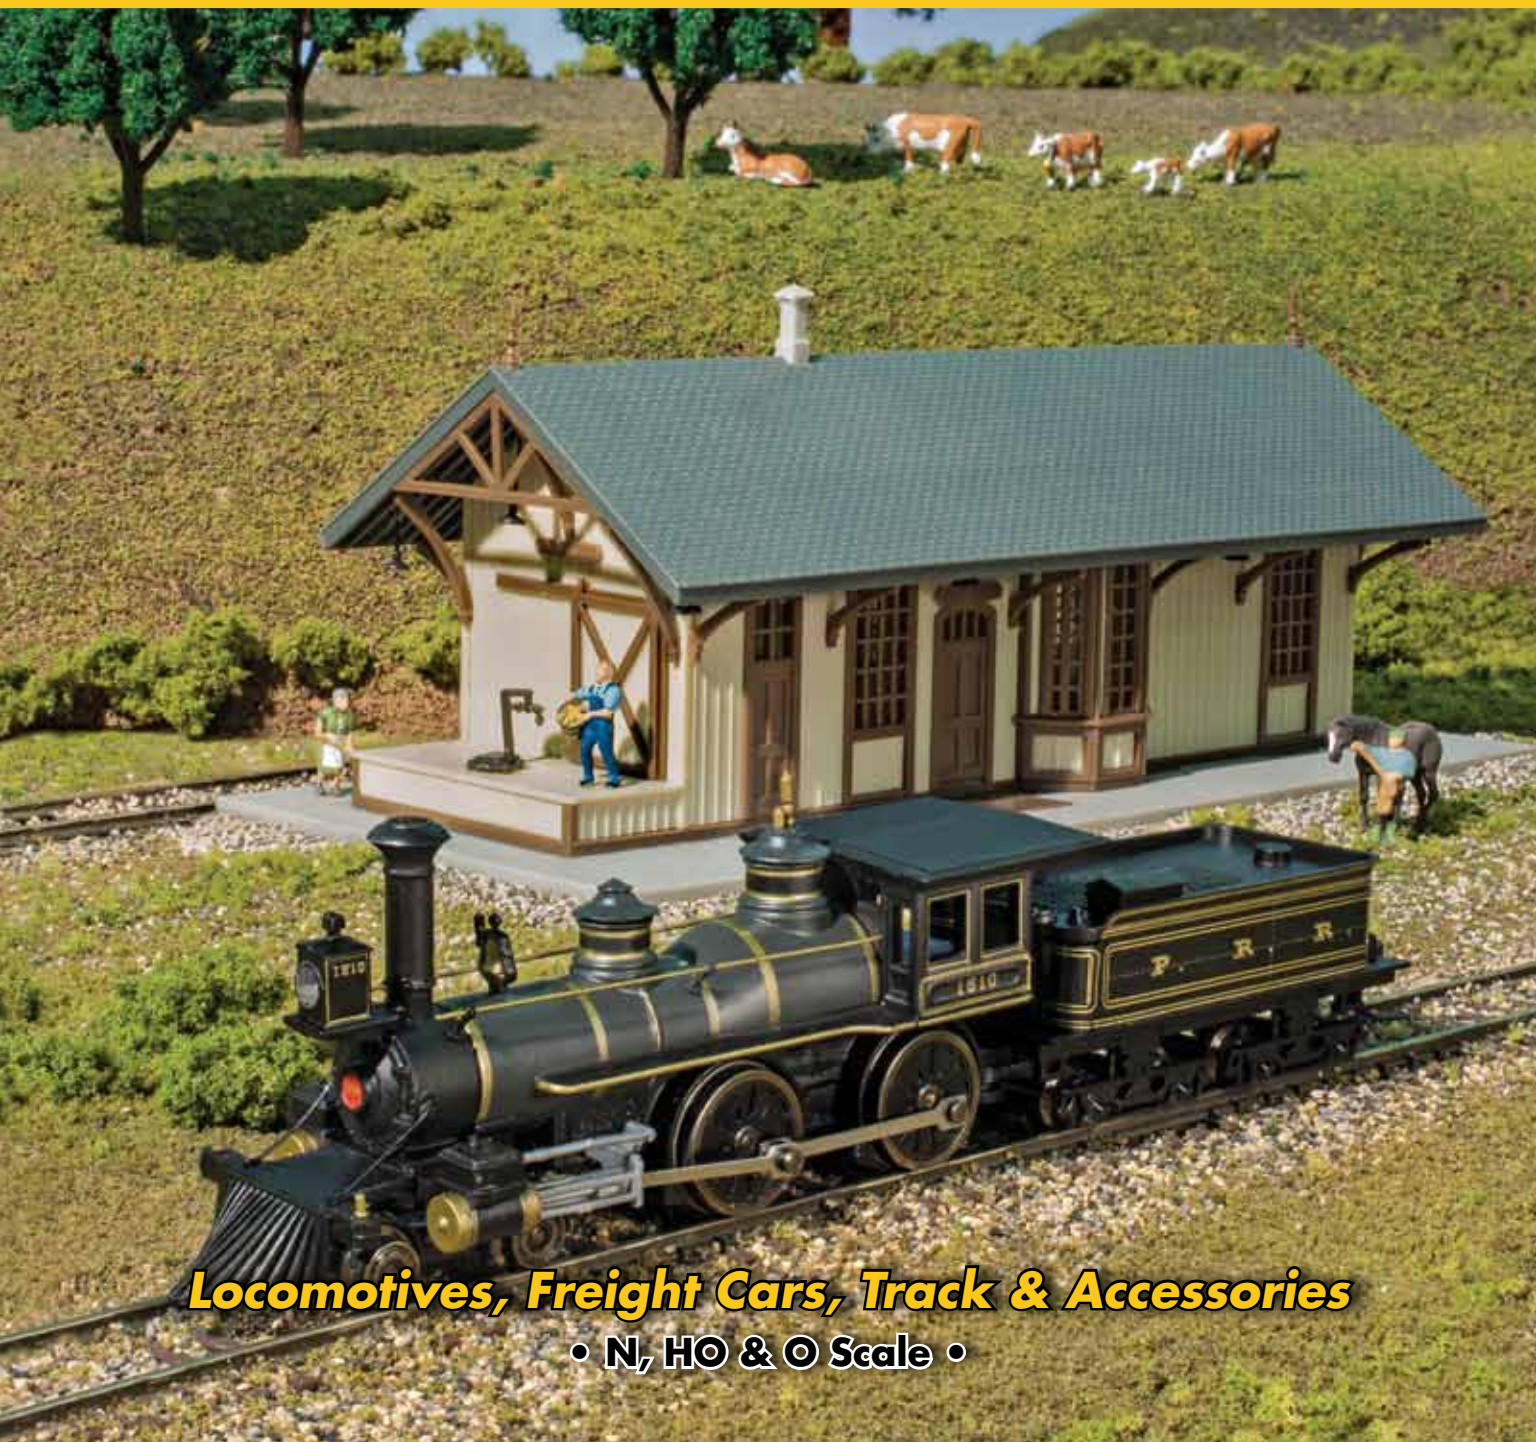

Locomotives, Freight Cars, Track & Accessories

• N, HO & O Scale •