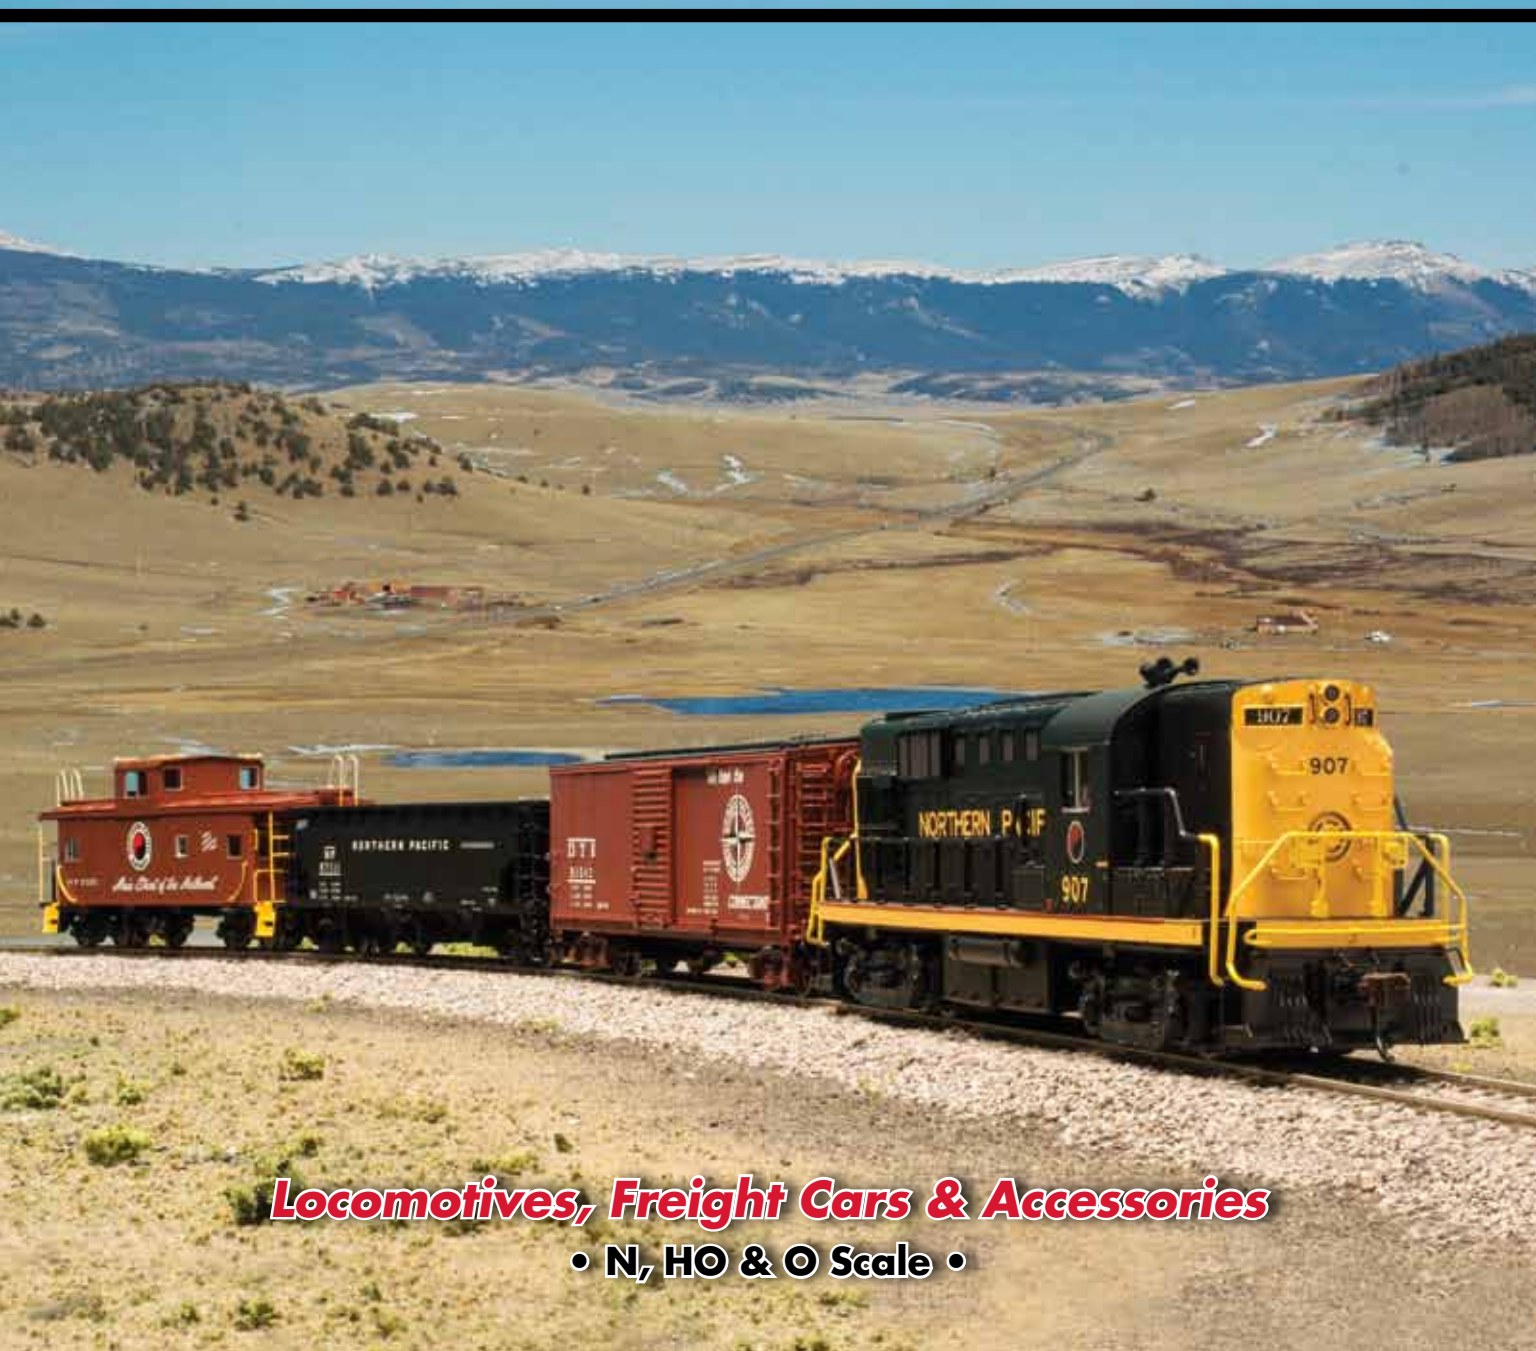

ALL SCALES ANNOUNCEMENTS & ARRIVALS
SUMMER 2012 CATALOG

JULY • AUGUST • SEPTEMBER

www.atlasrr.com
www.atlaso.com

Locomotives, Freight Cars & Accessories

• N, HO & O Scale •

HO TRAINMAN® TRAIN SETS

Arriving just in time for the 2012 Holiday Season, these Atlas HO Trainman® Train Sets are the perfect start to a new family tradition. Each set comes in an easy to open box that is even easier to carry thanks to a convenient handle, allowing you to move and store your set with ease. Included in the box is a locomotive and matching cabooses, three freight cars, power pack and enough track to build a basic oval layout.

Remember, "You're on the Right Track...With Atlas®"

HO SCALE TRAINMAN® TRAIN SETS! NEW & COMING SOON!

www.atlastrainman.com/HOLoco/tmhotrainset3.htm

EACH ATLAS HO TRAINMAN® TRAIN SET INCLUDES:

- 4' x 3' Oval True-Track® Assortment: 12pcs. 18" radius, 1 pc. 9" rerailer, 1 pc. 9" terminal track
- Power Pack
- Locomotive
- Freight Car Assortment
- Instruction Sheet
- Warranty Card
- Blueprints for Ten True-Track® Layouts layout book

4' X 8' ADD-ON PACK INCLUDES:

- 2 pcs 9" Straight
- 6 pcs 18" Radius Curve
- 4 pcs 6" Straight
- 1 90° Crossing
- Combines with existing train set track to form a Figure 8

See pages 13-15 and 20-22 for additional Trainman® products!