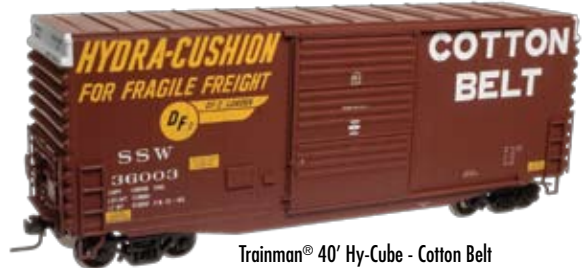

Trainman® 40' Hy-Cube - Cotton Belt

HOBBY STATION (TNC ENTERPRISES)

200 Sycamore Street, Suite 111, Elizabethtown, KY 42701 • Phone: (270) 737-2000

3-Rail Item #	Road Name/Number	2-Rail Item #	Estimated Delivery
3001509	40' Wood Reefer – Manhattan Brewing Co.	3002509	December 2010
0519	Trainman® 40' SD Box Car – NC & STL*	0569	November 2010

Two road numbers are available per road name.

*CSX Licensed Product