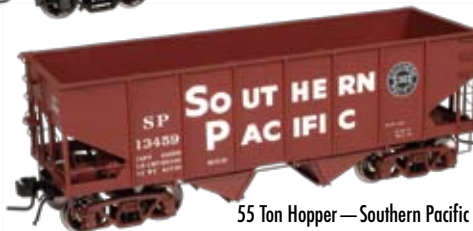

ATLAS O SPECIAL RUNS

PETERSEN SUPPLY COMPANY

12248 SW. 34th Ave • Portland, OR 97219-8252 • Phone: (503) 246-3106
 Web: www.petersensupply.com • Email: sales@petersensupply.com

3-Rail Item #	Road Name/Number	2-Rail Item #	Estimated Delivery
2001313	Trainman 60' Fire Car – Great Northern	2001363	Nov. 2010
0520	Trainman® Sliding Door Box Car – Cotton Belt (Blue Streak)	0570	Nov. 2010
8214-5,-6	11,000 Gallon Tank Car – Hooker	9214-5,-6	May 2011

THE PUBLIC DELIVERY TRACK

P.O. Box 2637 • Paso Robles, CA 93447-2637 • Phone: (805) 226-0320
 Web: www.publicdeliverytrack.com • Email: pdtrains@earthlink.net

3-Rail Item #	Road Name/Number	2-Rail Item #	Estimated Delivery
8344-1	USRA Double Sheathed Box Car – Sunset Route	9344-1	Nov. 2010
8344-2	USRA Double Sheathed Box Car – Shasta Route	9344-2	Nov. 2010
8679	8,000 Gallon Tank Car – Southern Pacific	9679	Now Available
8495	55 Ton Hopper – Southern Pacific	9495	Now Available
0639	Trainman® 52' 6" Gondola – WP	0689	Now Available
0641	Trainman® 52' 6" Gondola – Erie	0691	Now Available
2001022	Trainman® 50'6" Box Car – Raritan River	2001072	Oct. 2010

Two road numbers are available per road name.

USRA DS Box Car – Southern Pacific "O&C"

Trainman® 50'6" Box Car – Raritan River

Trainman® 52' 6" Gondola – WP

Trainman® 52' 6" Gondola – Erie

8,000 Gallon Tank Car – Southern Pacific

55 Ton Hopper – Southern Pacific

ATLAS O SPECIAL RUNS

AM HOBBIES

6 Delmar Ridge Drive, Wellsboro, PA 16901 • Phone: (570) 723-1824
 Web: www.amhobbiesonline.com • Email: amhobbies2@hotmail.com

3-Rail Item #	Road Name/Number	2-Rail Item #	Estimated Delivery
8364	70 Ton Covered Hopper – Lackawanna	9364	Now Available
8728	1937 AAR 40' Box Car – NYC Pacemaker*	9728	January 2011