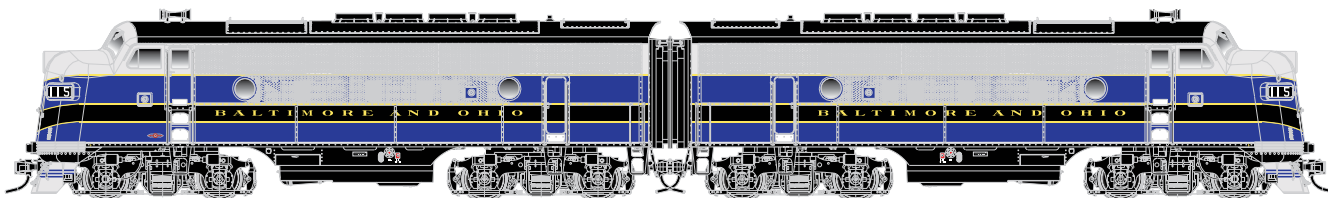

O F-3 Phase 2 Locomotive - Unpowered

<http://www.atlaso.com/f-unit2.htm>

Road Name/Road Numbers	3-Rail Item #	2-Rail Item #
O F-3 Phase 2 Locomotives - A Units (Unpowered)		
Undecorated - Single Headlight	2676	1676
Undecorated - Double Headlight	2677	1677
Central of Georgia 903, 904	2680-1, -2	1680-1, -2
Erie 706D, 707D	2681-1, -2	1681-1, -2
Missouri Pacific 514, 516	2683-1, -2	1683-1, -2
Southern Pacific 6100D, 6101D	2685-1, -2	1685-1, -2
O F-3 Phase 2 Locomotives - B Units (Unpowered)		
Undecorated	2678 1678	
Erie 706C, 707C	2682-1, -2	1682-1, -2
Missouri Pacific 514B, 516B	2684-1, -2	1684-1, -2
Southern Pacific 6100C, 6101C	2686-1, -2	1686-1, -2
Western Pacific 801C, 802C	2688-1, -2	1688-1, -2
New York Central* 2406, 2407	2689-1, -2	1689-1, -2
MSRP:	$219.95	$219.95