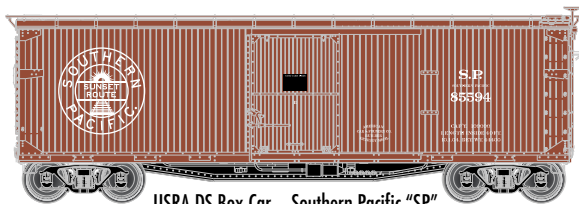

Trainman® 52' 6" Gondola – WP

Trainman® 52' 6" Gondola – Sacramento Northern

Trainman® 52' 6" Gondola – Erie

USRA DS Box Car – Southern Pacific "SP"

3-Rail Item #	Road Name/Number	2-Rail Item #	Estimated Delivery
0639	Trainman® 52' 6" Gondola – WP	0689	August 2010
0640	Trainman® 52' 6" Gondola – Sacramento Northern	0690	August 2010
0641	Trainman® 52' 6" Gondola – Erie	0691	August 2010
8344-1	USRA DS Box Car – Southern Pacific "SP"	9344-1	July 2010
8344-2	USRA DS Box Car – Southern Pacific "O&C"	9344-2	July 2010
8678	8,000 Gallon Tank Car – Sinclair	9678	August 2010
8679	8,000 Gallon Tank Car – Southern Pacific	9679	August 2010
8495	55 Ton Hopper – Southern Pacific	9495	Now Available