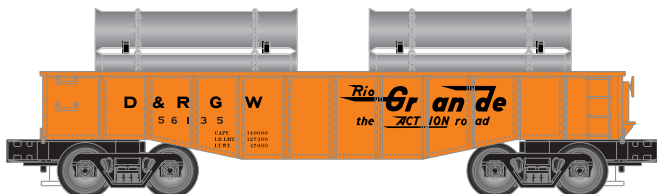

0-27 Gondola w/Pipe Load
<http://www.atlaso.com/IR/irpipegondola1.htm>

Road Name/Road Numbers	3-Rail Item #
Rio Grande	1003005
BNSF	1003006
CSX*	1003007
MSRP:	$34.95