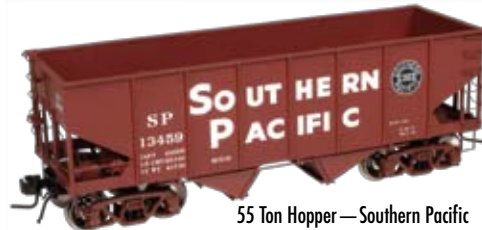

55 Ton Hopper – Southern Pacific

AM HOBBIES

6 Delmar Ridge Drive, Wellsboro, PA 16901 • Phone: (570) 723-1824
Web: www.amhobbiesonline.com • Email: amhobbies2@hotmail.com

3-Rail Item #	Road Name/Number	2-Rail Item #	Estimated Delivery
0516	Trainman® Sliding Door Box Car - Buffalo Creek Flour	0566	August 2010
2001021	Trainman® 50' 6" Box Car - Rahway Valley	2001071	August 2010
0638	Trainman® 52' 6" Gondola - Lackawanna	0688	August 2010

Two road numbers are available per road name.