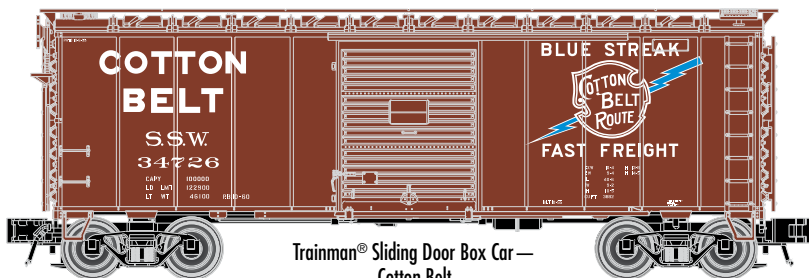

36' Wood Reefer — Ranier Beer

Trainman® Sliding Door Box Car — Cotton Belt

ATLAS UNIVERSAL POWER PACK - NEW!

The Atlas Universal Power Pack is the latest addition to the ever growing line of Atlas products. Perfect for beginners with its small form factor and spring loaded wire grabs, the power pack is a snap to set up so no matter your skill level, you'll be up and running your Atlas trains in no time. This new device will be making its debut this year in Atlas HO & N scale train sets but will also be available as a standalone purchase.

Universal Power Pack is made up of 2 pieces--Throttle control and Transformer

Transformer power features:

- Input 120 Volts AC 60Hz 24 Watts
- Output 16Volts AC 1000mA 16VA

Throttle Control features:

- Illuminated power light
- Dual direction switch
- Circuit breaker protection
- No pulse power to damage precision motors
- UL Listed
- Spring loaded terminal wire grabs make this perfect for beginners
- Separate accessory wire inputs