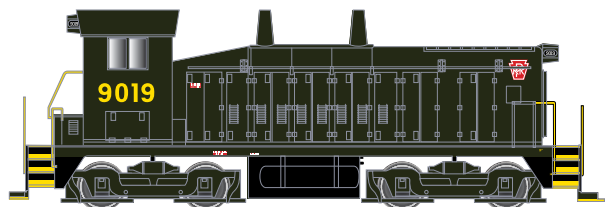

JUNE 2010 HOBBY STORE ARRIVALS

O SW Series Locomotive

<http://www.atlaso.com/oswseries6.htm>

Road Name/Road Numbers	3-Rail TMCC Item #	2-Rail Gold Item #
<i>Undecorated</i>	3012000	3013000
Milwaukee 711, 1216	3012012-1, -2	3013012-1, -2
Pennsylvania 9019, 9120	3012013-1, -2	3013013-1, -2
Santa Fe 1436, 1438	3012014-1, -2	3013014-1, -2
Toronto Hamilton & Buffalo 56, 57	3012015-1, -2	3013015-1, -2
Limited Edition SW-8 Locomotive		
Strasburg 8618	3012016	3013016
Limited Edition SW-9 Locomotive		
NJDOT #436, #438	3012017-1, -2	3013017-1, -2
MSRP:	$399.95	$399.95