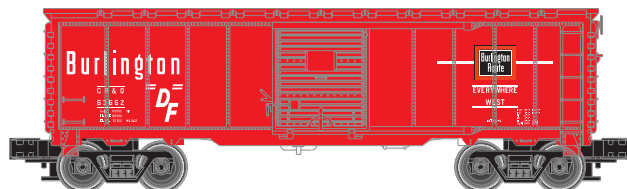

0-27 Single Door Box Car
<http://www.atlaso.com/IR/irsdboxcar2.htm>

Road Name/Road Numbers	3-Rail Item #
Union Pacific	1002010
Burlington	1002011
Pennsylvania	1002012
MSRP:	$29.95