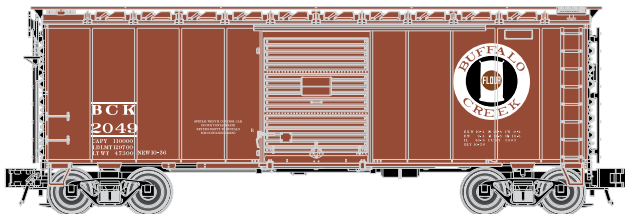

Trainman® Sliding Door Box Car - Buffalo Creek Flour