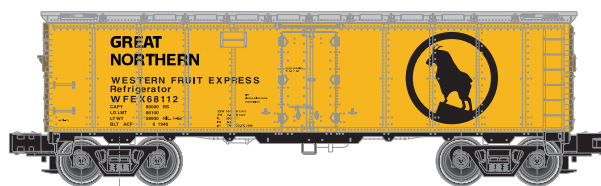

0-27 Refrigerator Car
<http://www.atlaso.com/IR/irreefer1.htm>

Road Name/Road Numbers	3-Rail Item #
Santa Fe	1002305
ART	1002306
Great Northern	1002307
MSRP:	$34.95