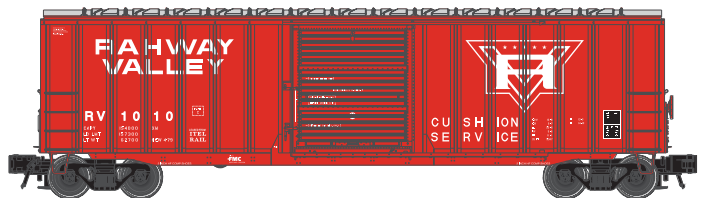

Trainman® 50' 6" Box Car - Rahway Valley