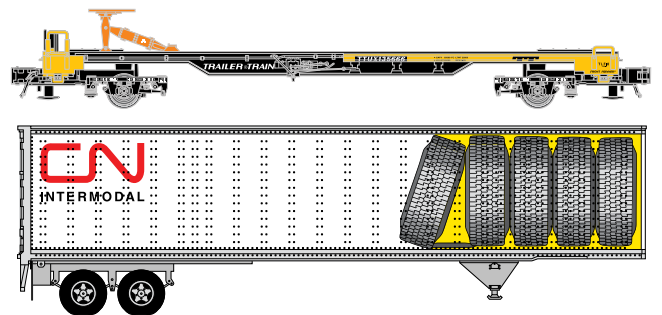

O Front Runners w/ Pines Trailers
www.atlaso.com/ofronrunner3.htm

Road Name/Road Numbers	3-Rail Item #	2-Rail Item #
Undecorated	6950	7950
Burlington Northern/TTUX	6957	7957
Canadian National/TTUX	6958	7958
Kankakee Beaverville & Southern/TTUX	6959	7959
MSRP:	$79.95	$84.95

*CSX Licensed Product