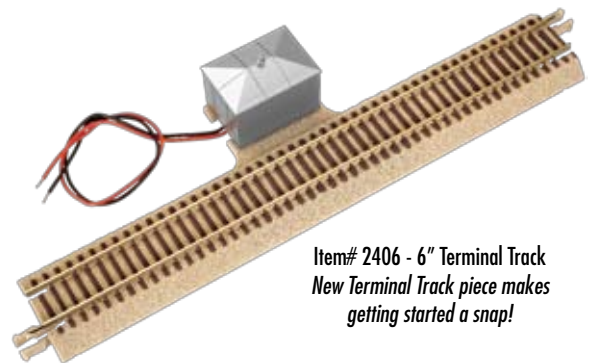

"Models So Good, You'll Think They're Real"

ATLAS TRAIN SETS

N TRAINMAN® TRAIN SETS

Good things can come in small packages and Atlas' N Trainman® train sets are certainly no exception to that rule, combining quality and reliability at a great price. The sets are easy to set up, utilizing Atlas' lauded N scale True-Track® with its snap together pieces. Wiring is a cinch as well with the new terminal track where you just plug in the wires from the transformer and you're ready to go.

Available in several new road names, each set features a GP15-1 locomotive, a caboose, a freight car assortment, power pack, a loop of the N True-Track® (24" x 30"), an instruction sheet and a warranty card.

Item #	Road Name	MSRP
N TRAINMAN® TRAIN SETS		
2103	Chicago & North Western	$149.95
2104	Burlington Northern	$149.95
2105	Norfolk Southern	$149.95
ADD-ON SET		
2150	Figure 8 True-Track® Add On Pack	$34.95