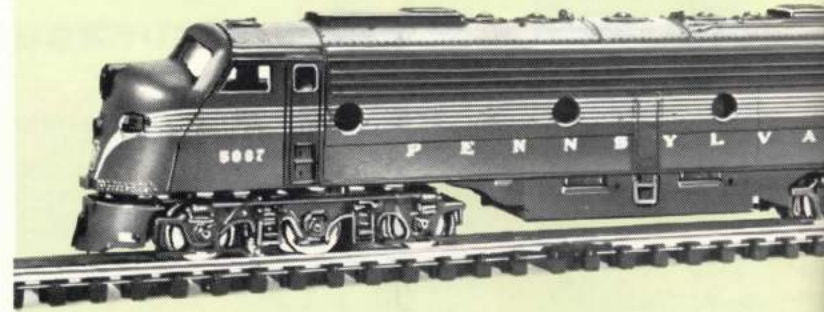

- #3131 Baltimore & Ohio
- #3132 S. P.
- #3133 GT & W
- #3134 N.Y. Central

TRAIN SETS

PLYMOUTH DIESEL ORE CAR SET

Set Includes Lighted Plymouth WTD Diesel Locomotive, 2 Ore Cars, 11 Sections Curved Track, Curved Terminal Section, Re-Railer Track and One Straight Track Section.

SETS WITH POWER PACK

#61-364 Santa Fe \$17.00 #63-364 Burl. \$17.00
#62-364 G. N. \$17.00 #64-364 Penna. \$17.00

3 CAR DIESEL FREIGHT SET

Set Includes Lighted E-8 Diesel Locomotive, 2 Freight Cars, Caboose, 11 Sections Curved Track, Curved Terminal Section, Re-Railer Track and One Straight Track Section.

SETS WITHOUT POWER PACK

#01-304 Santa Fe \$15.00
#02-304 B & O 15.00
#03-304 Penna 15.00
#04-304 Union Pac 15.00
#05-304 C & NW 15.00

SETS WITH POWER PACK

#01-364 Santa Fe \$20.00
#02-364 B & O 20.00
#03-364 Penna 20.00
#04-364 Union Pac 20.00
#05-364 C & NW 20.00