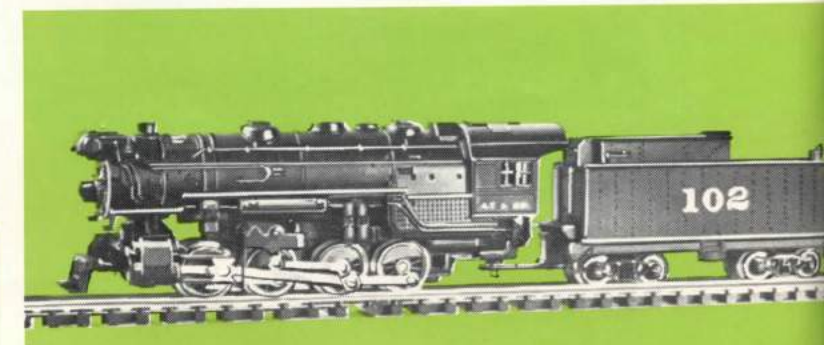

#69-364.....\$20.00

5 CAR 0-8-0 STEAM FREIGHT SET

Set Includes Lighted 0-8-0 Steam Locomotive and Tender, 4 Freight Cars, Caboose, 11 Sections Curved Track, Curved Terminal Section, Re-Railer Track and One Straight Track Section.

SETS WITHOUT POWER PACK

#11-504 Santa Fe \$28.00
#12-504 Indiana Harbor-Belt 28.00

SETS WITH POWER PACK

#11-564 Santa Fe \$33.00
#12-564 Indiana Harbor-Belt 33.00

4 CAR STANDARD PASSENGER SET

Set Includes Lighted E-8 Diesel Locomotive, Pullman, Diner, Combine and Observation Cars, 11 Sections Curved Track, Curved Terminal Section, Re-Railer Track and One Straight Track Section.