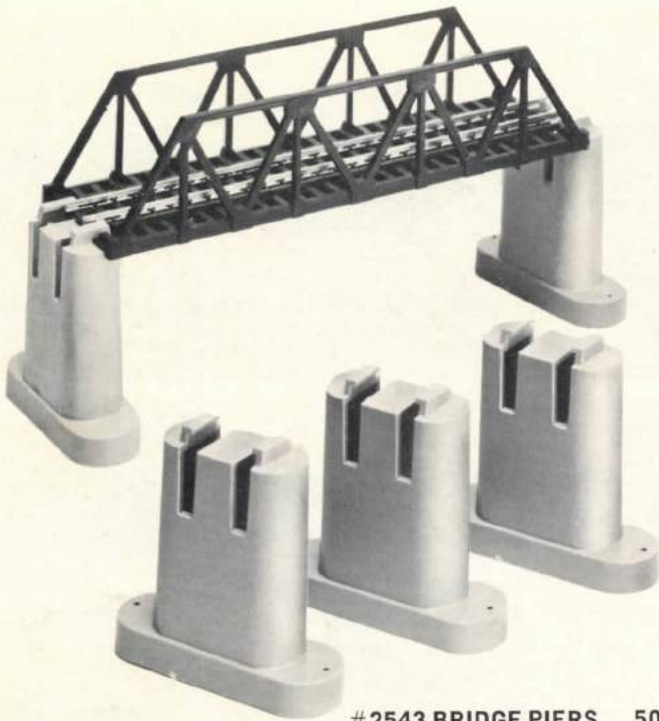

- #2906 Train Personnel
- #2907 Station Personnel
- #2908 Pedestrians
- #2909 Sitting Figures
- #2910 Assorted Passengers
- #2911 Working Figures

SNAP-TRACK CROSSINGS \$2.25
#2565 15° CROSSING #2569 90° CROSSING

#2541 PIER SET, OVER'-N-UNDER \$2.50

#2599 POWER PACK \$6.00

RAIL AND TERMINAL JOINERS
#2535 Rail Joiners 50c
#2538 Plastic Insulating Joiners 30c
#2539 Terminal Joiners .29c

#2542 PIER GIRDER SET \$1.50

"N" GAUGE TRACK NAILS
APPROX. 400 PIECES PER PACK
MADE ESPECIALLY FOR "N" GAUGE TRACK
#2540-50c

#2546 WARREN TRUSS BRIDGE \$1.30
LESS PIERS

#2548 PLATE GIRDER BRIDGE \$1.30
LESS PIERS

#2543 BRIDGE PIERS 50¢
3 PIERS TO CARD