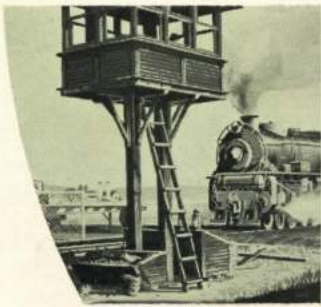

N GAUGE MODEL RAILROADING

ATLAS TOOL CO., INC. • 378 FLORENCE AVENUE • HILLSIDE, NEW JERSEY 07205

PRINTED IN U.S.A.