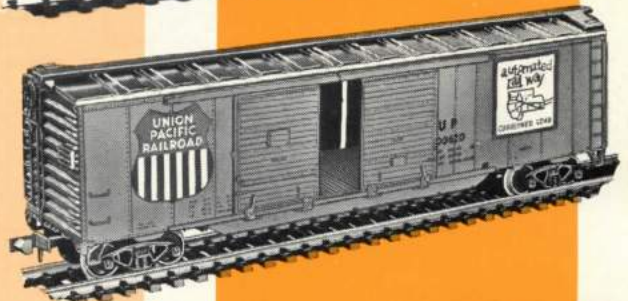

94' TANK CAR \$4.00

- #3111 Citgo
- #3112 Texaco
- #3113 Wanda Petro
- #3114 GATX

85' HI-CUBE STOCK CAR \$3.00

- #3121 Pig Palace
- #3122 Consolidated
- #3123 Food Fair
- #3124 CBPX

85' HI-CUBE BOX CAR \$3.00

- #3131 Baltimore & Ohio
- #3132 S. P.
- #3133 GT & W
- #3134 N.Y. Central

TRAIN SETS

PLYMOUTH DIESEL ORE CAR SET

Set Includes Lighted Plymouth WTD Diesel Locomotive, 2 Ore Cars, 11 Sections Curved Track, Curved Terminal Section, Re-Railer Track and One Straight Track Section.