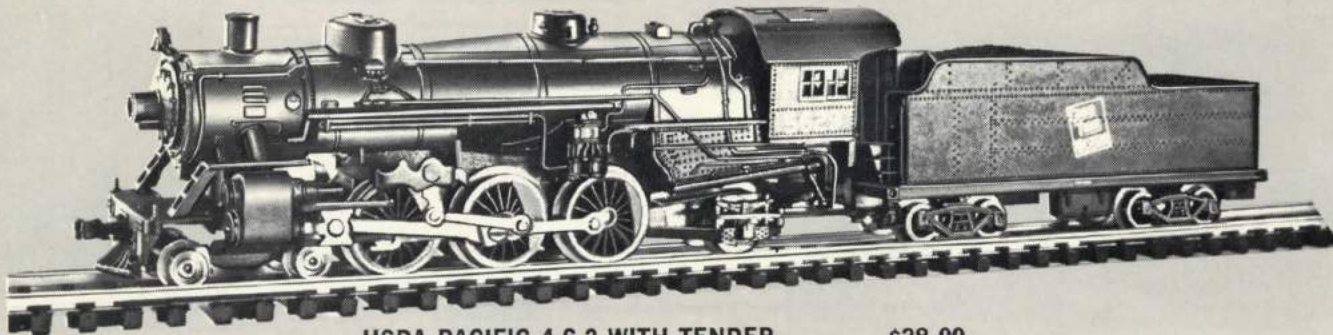

ATLAS **N**
GAUGE

1/2" GAUGE MODEL RAILROADING

ATLAS

READY-TO-RUN LOCOMOTIVES

FAIRBANKS MORSE DIESEL.....\$11.00
#2121 Santa Fe #2124 Penna.
#2122 Union Pacific #2125 Southern Pacific
#2123 Milwaukee

FAIRBANKS MORSE "A" DUMMY.....\$5.00
#2131 Santa Fe #2134 Penna.