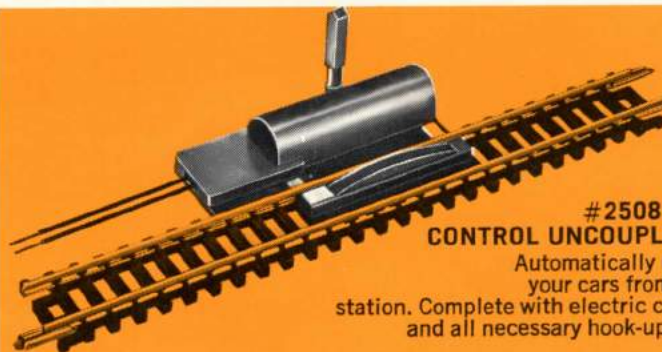

#2508 REMOTE CONTROL UNCOUPLER $4.00
Automatically uncouples your cars from a remote station. Complete with electric control box and all necessary hook-up material.