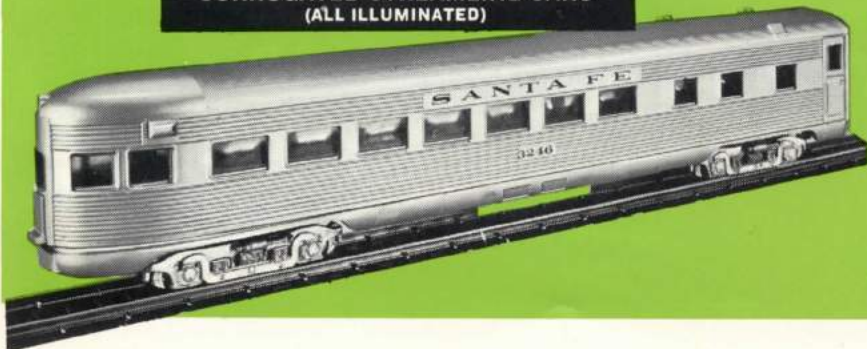

PENNA.

#2621 Pullman \$2.50 #2623 Diner \$2.50
#2622 Combine \$2.50 #2624 Observation \$3.00

SMOOTH SIDE PASSENGER CARS (ALL ILLUMINATED)

UNION PACIFIC

#2631 Pullman \$4.00 #2634 Observation \$4.50
#2632 Combine \$4.00

CN & W

#2641 Pullman \$4.00 #2644 Observation \$4.50
#2642 Combine \$4.00

PENNA.

#2651 Pullman \$4.00 #2654 Observation \$4.50
#2652 Combine \$4.00

CORRUGATED STREAMLINE CARS (ALL ILLUMINATED)

SANTE FE

#2661 Coach \$4.00 #2664 Observation \$4.50
#2662 B'gg'ge Dorm \$4.00