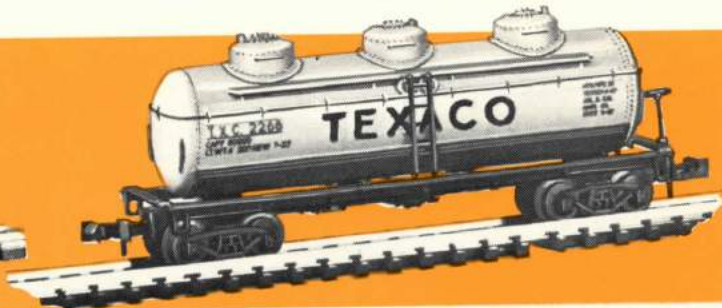

READY-TO-RUN