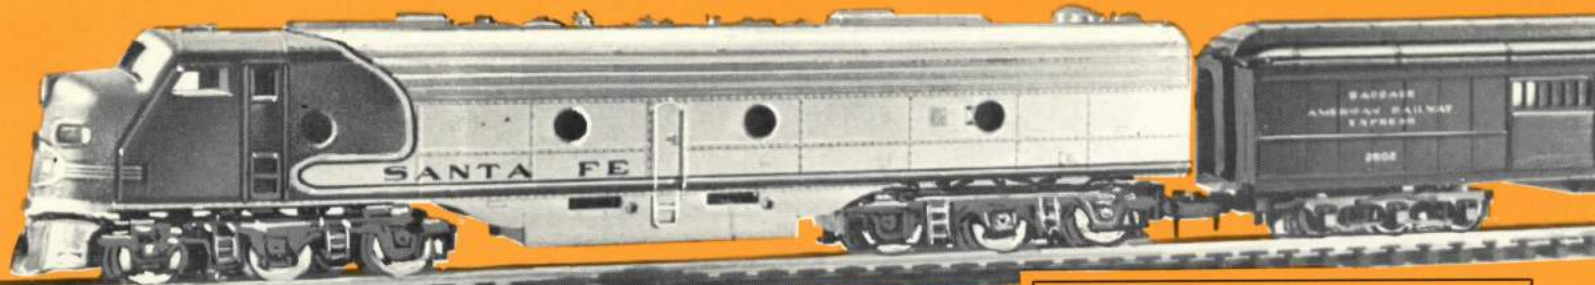

#69-364.....\$20.00

5 CAR 0-8-0 STEAM FREIGHT SET

Set Includes Lighted 0-8-0 Steam Locomotive and Tender, 4 Freight Cars, Caboose, 11 Sections Curved Track, Curved Terminal Section, Re-Railer Track and One Straight Track Section.

SETS WITHOUT POWER PACK

#11-504 Santa Fe \$28.00
#12-504 Indiana Harbor-Belt 28.00

SETS WITH POWER PACK

#11-564 Santa Fe \$33.00
#12-564 Indiana Harbor-Belt 33.00

4 CAR STANDARD PASSENGER SET

Set Includes Lighted E-8 Diesel Locomotive, Pullman, Diner, Combine and Observation Cars, 11 Sections Curved Track, Curved Terminal Section, Re-Railer Track and One Straight Track Section.