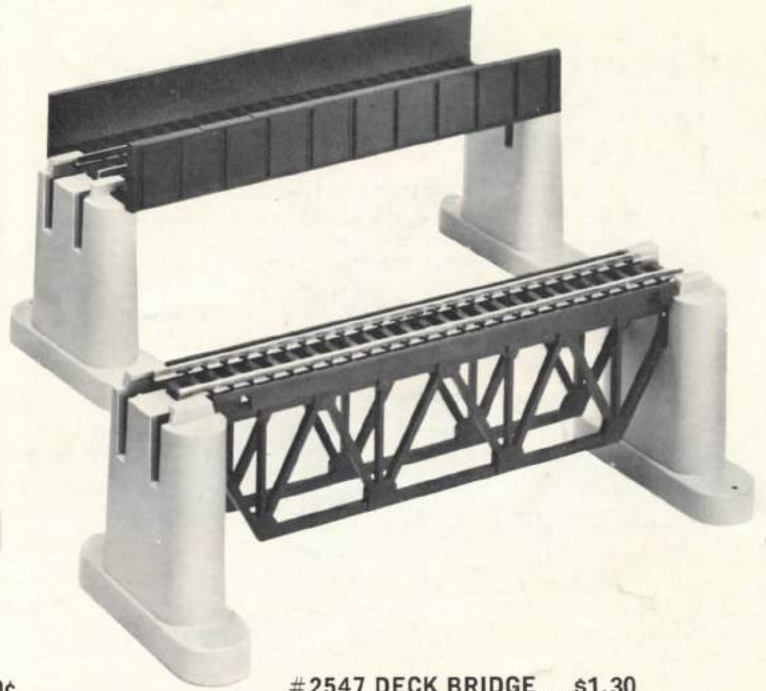

#2548 PLATE GIRDER BRIDGE $1.30
LESS PIERS