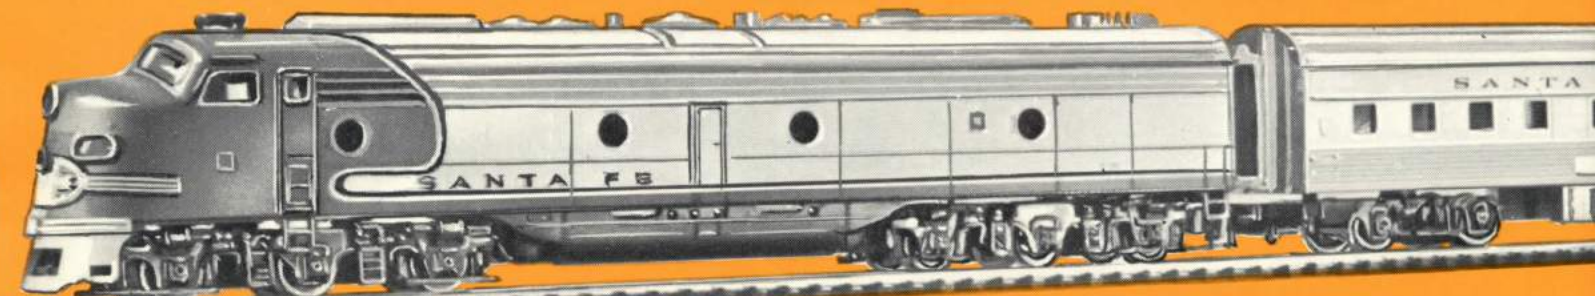

BIG 7 CAR FREIGHT SET

7 CAR USRA PACIFIC FREIGHT SET

Set Includes Lighted USRA Pacific 4-6-2 Locomotive and Tender, 6 Freight Cars, Caboose, 11 Sections Curved Track, Curved Terminal Section, Re-Railer Track and One Straight Track Section.

SETS WITHOUT POWER PACK

#16-704 Santa Fe $35.00
#17-704 GTW 35.00
#18-704 ACL 35.00

SETS WITH POWER PACK

#16-764 Santa Fe $40.00
#17-764 GTW 40.00
#18-764 ACL 40.00