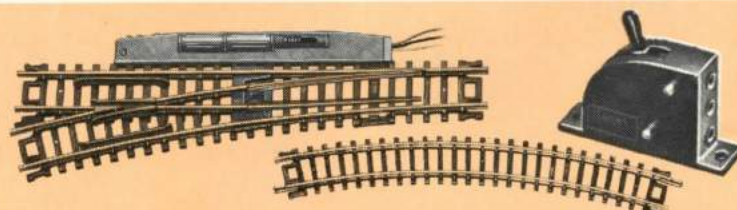

#2533 'N' LARGER TRACK PACK $11.50
Set includes one pair of Remote Control Switches (one Right and one Left Hand), 12 Sections of Straight Track (5") and 12 Sections of Curved Track (9 3/4" Radius).