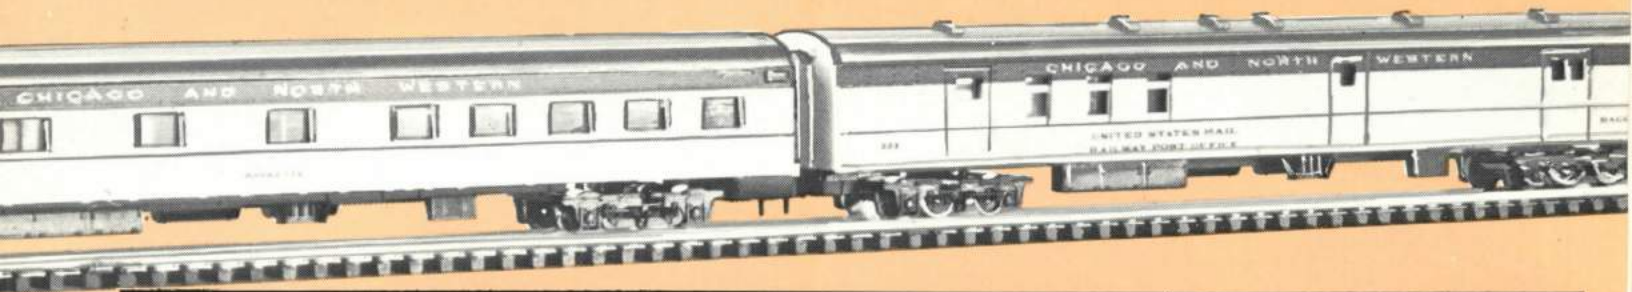

3 CAR "CORRUGATED" PASSENGER SET (ALL LIGHTED)

Set Includes Lighted E-8 Diesel Locomotive, Three Corrugated Side Lighted Passenger Cars (Coach, Baggage Dorm, and Observation), 11 Sections Curved Track, Curved Terminal Section, Re-Railer Track and One Straight Track Section.

**SETS WITHOUT
POWER PACK**

#301-304 Santa Fe $23.98

**SETS WITH
POWER PACK**

#301-364 Santa Fe $28.98