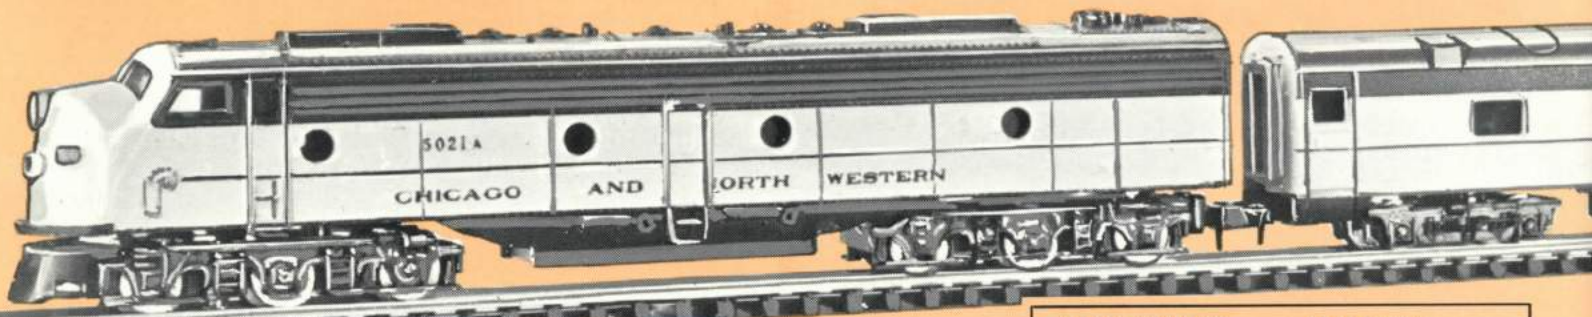

3 CAR "SMOOTH SIDE" PASSENGER SET (ALL LIGHTED)

Set Includes Lighted E-8 Diesel Locomotive, Three Smooth Side Lighted Passenger Cars (Pullman, Combine and Observation), 11 Sections Curved Track, Curved Terminal Section, Re-Railer Track, One Straight Track Section.

SETS WITHOUT POWER PACK	SETS WITH POWER PACK
#203-304 Penna $23.98	#203-364 Penna $28.98
#204-304 U.P. 23.98	#204-364 U.P. 28.98
#205-304 C & NW 23.98	#205-364 C & NW 28.98