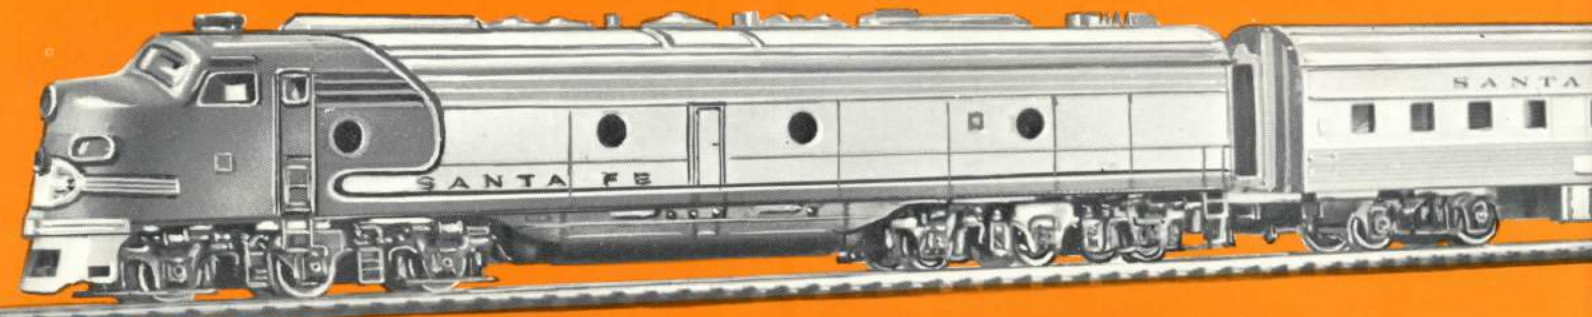

BIG 7 CAR FREIGHT SET

7 CAR USRA PACIFIC FREIGHT SET

Set Includes Lighted USRA Pacific 4-6-2 Locomotive and Tender, 6 Freight Cars, Caboose, 11 Sections Curved Track, Curved Terminal Section, Re-Railer Track and One Straight Track Section.

SETS WITHOUT POWER PACK	SETS WITH POWER PACK
#16-704 Santa Fe $34.98	#16-764 Santa Fe $39.98
#17-704 GTW 34.98	#17-764 GTW 39.98
#18-704 ACL 34.98	#18-764 ACL 39.98