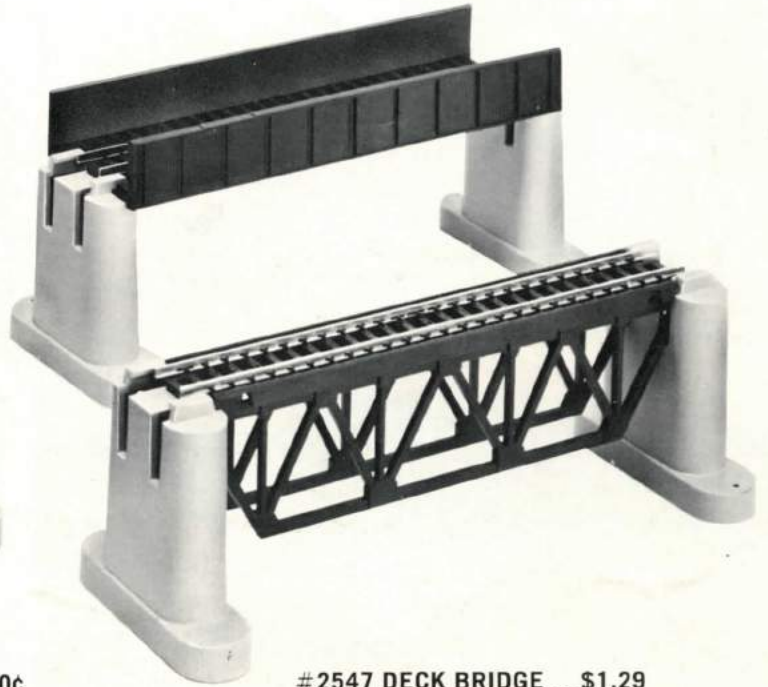

Colorful 28 page How-to-do-it Book with tips and hints on trackwork plus 9 layouts.

#2546 WARREN TRUSS BRIDGE ...\$1.29  
LESS PIERS

#2548 PLATE GIRDER BRIDGE ...\$1.29  
LESS PIERS

#2543 BRIDGE PIERS ... 50¢  
3 PIERS TO CARD