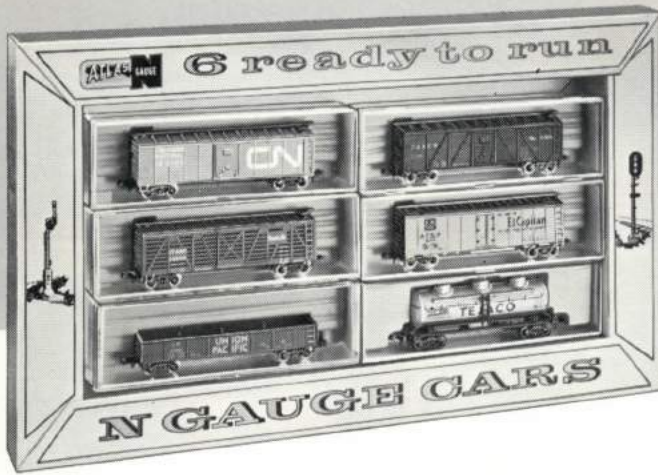

# READY-TO-RUN LOCOMOTIVES

#2180

USRA MIKADO WITH TENDER ..... \$27.98

GP-40 DIESEL ..... \$12.98

#2171 Santa Fe  
#2172 A C L  
#2173 Burlington

#2174 Penn-Central  
#2175 Southern Pacific

#2185

0-4-0 STEAM LOCO & TENDER.....

E-8 DIESEL LOCO ..... \$12.98

#2101 Santa Fe  
#2102 Baltimore & Ohio  
#2103 Penna.

#2104 Union Pacific  
#2105 C. N. & W.

ALL\* WITH OPERATING HEADLIGHTS

\*All locos  
except 0-6-0  
Steam Locos

### ATLAS "SIX PAK" FREIGHT CAR SETS

#22-6150  
Set Includes  
Six Assorted  
\$1.50 Ready-to-Run  
Freight Cars.

**\$9<sup>00</sup>**

#22-6200  
Set Includes  
Six Assorted  
\$2.00 Ready-to-Run  
Freight Cars.

# ROLLING STOCK