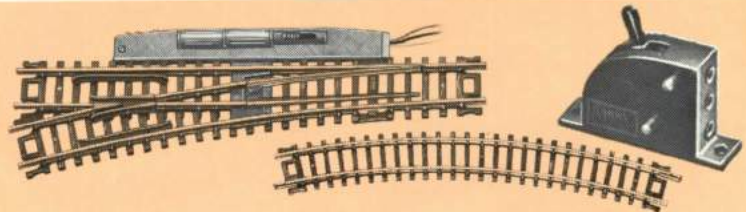

#2533 'N' LARGER TRACK PACK $11.50
Set includes one pair of Remote Control Switches (one Right and one Left Hand), 12 Sections of Straight Track (5") and 12 Sections of Curved Track (9 3/4" Radius).

#2951 BOULEVARD LAMPS
3/$1.50