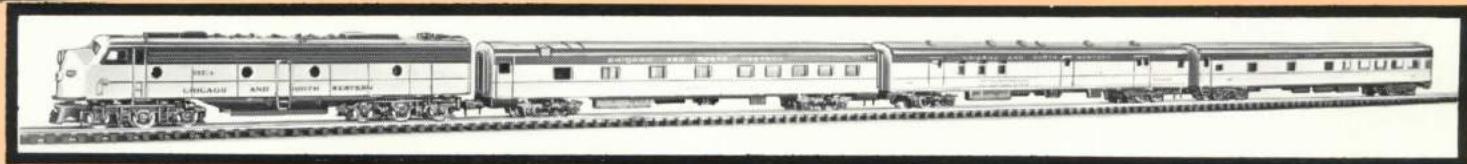

3 CAR "CORRUGATED" PASSENGER SET (ALL LIGHTED)

Set Includes Lighted E-8 Diesel Locomotive, Three Corrugated Side Lighted Passenger Cars (Coach, Baggage Dorm, and Observation), 11 Sections Curved Track, Curved Terminal Section, Re-Railer Track and One Straight Track Section.

**SETS WITHOUT
POWER PACK**

#301-304 Santa Fe $23.98

**SETS WITH
POWER PACK**

#301-364 Santa Fe $28.98