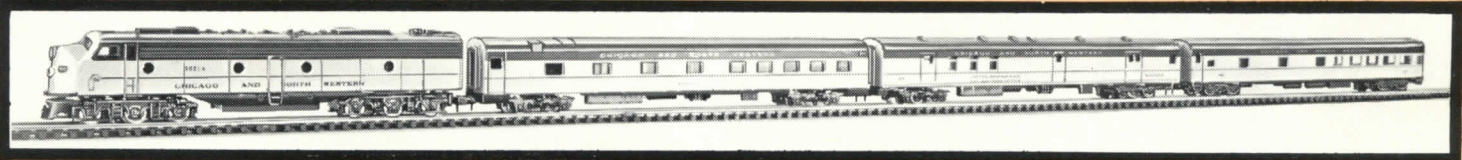

3 CAR "CORRUGATED" PASSENGER SET (ALL LIGHTED)

Set Includes Lighted E-8 Diesel Locomotive, Three Corrugated Side Lighted Passenger Cars (Coach, Baggage Dorm, and Observation), 11 Sections Curved Track, Curved Terminal Section, Re-Railer Track and One Straight Track Section.

**SETS WITHOUT
POWER PACK**

#301-304 Santa Fe $23.98

**SETS WITH
POWER PACK**

#301-364 Santa Fe $28.98