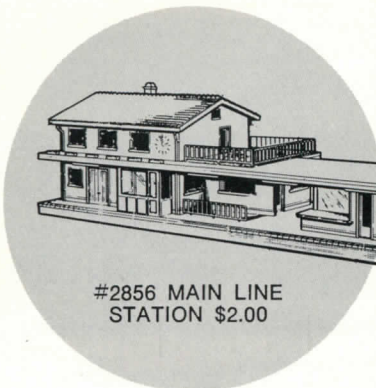

#2825 FREIGHT STATION \$1.50

#2830 SMALL TOWN CHURCH \$1.50

#2831 DOUBLE TUNNEL PORTAL \$1.50

#2850 OLD TIME STATION \$2.00

#2851 COAL MINE \$2.00

#2856 MAIN LINE STATION \$2.00

#2857 MODERN CHURCH \$2.00

#2858 ROADSIDE RESTAURANT \$2.00  
**COMING SOON!**