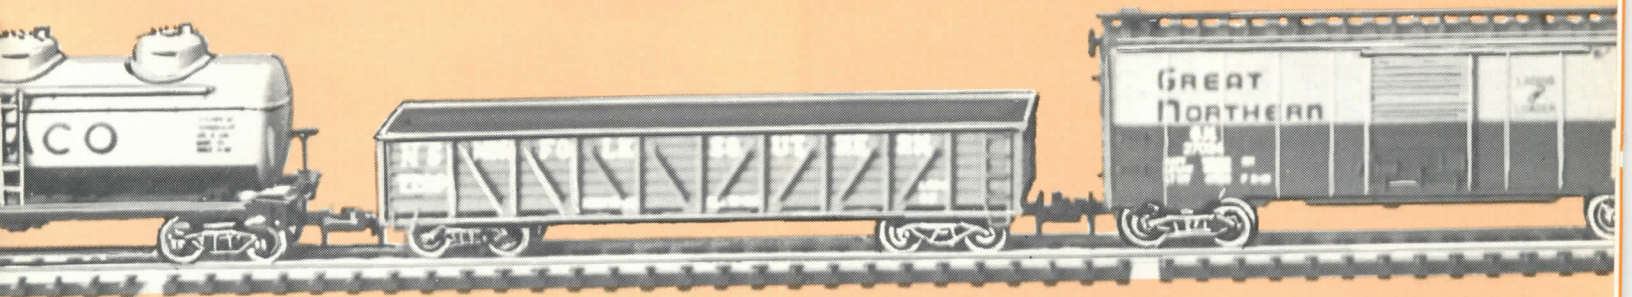

3 CAR "CORRUGATED" PASSENGER SET (ALL LIGHTED)

Set Includes Lighted E-8 Diesel Locomotive, Three Corrugated Side Lighted Passenger Cars (Coach, Baggage Dorm, and Observation), 11 Sections Curved Track, Curved Terminal Section, Re-Railer Track and One Straight Track Section.

**SETS WITHOUT
POWER PACK**

#301-304 Santa Fe $23.98

**SETS WITH
POWER PACK**

#301-364 Santa Fe $28.98