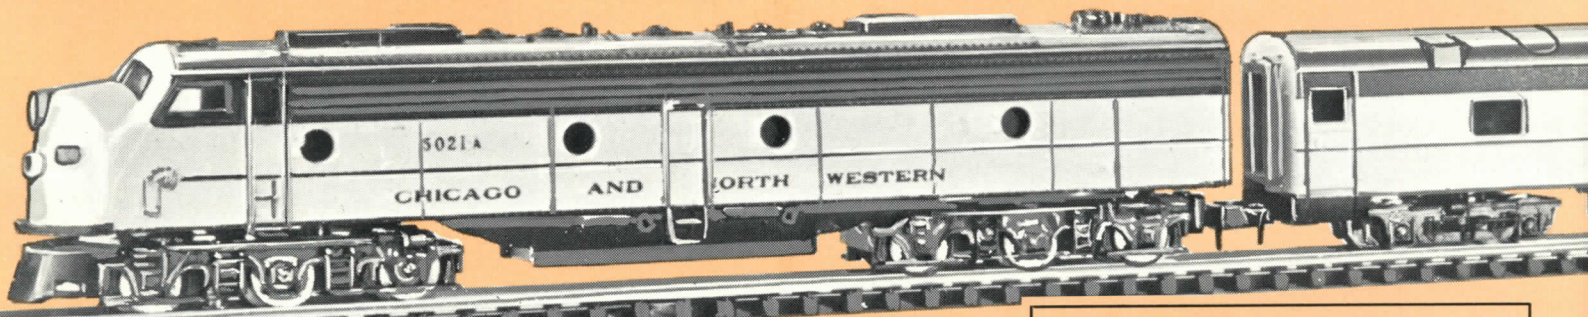

3 CAR "SMOOTH SIDE" PASSENGER SET (ALL LIGHTED)

Set Includes Lighted E-8 Diesel Locomotive, Three Smooth Side Lighted Passenger Cars (Pullman, Combine and Observation), 11 Sections Curved Track, Curved Terminal Section, Re-Railer Track, One Straight Track Section.

SETS WITHOUT POWER PACK	SETS WITH POWER PACK
#203-304 Penna $23.98	#203-364 Penna $28.98
#204-304 U.P. 23.98	#204-364 U.P. 28.98
#205-304 C & NW 23.98	#205-364 C & NW 28.98