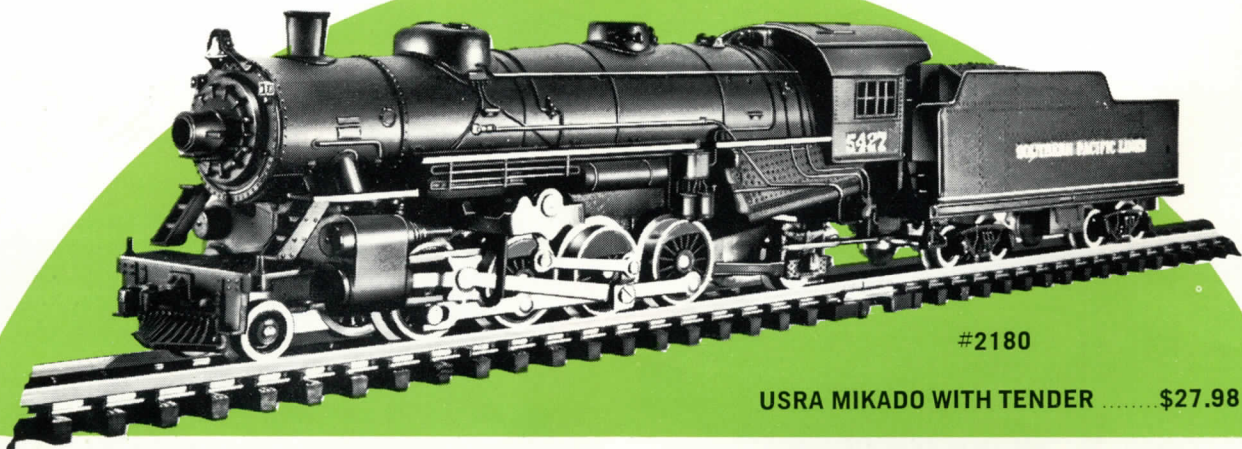

# READY-TO-RUN LOCOMOTIVES

- #2141 Santa Fe
- #2142 G. M. Demo
- #2143 Burlington
- #2144 Penn-Central
- #2145 Northwestern

SD45 DIESEL ..... \$16.98

#2169

0-6-0 STEAM LOCO ..... \$11.98

ALCO RSC-2 DIESEL ..... \$12.98

- #2151 Union Pacific
- #2152 Monon
- #2153 Erie Lackawanna
- #2154 N.Y. Central
- #2155 Southern Pacific

PLYMOUTH WTD DIESEL ..... \$7.98

- #2161 Santa Fe
- #2162 GN
- #2163 Burlington
- #2164 Penna.

ALL WITH \* OPERATING HEADLIGHTS

# READY-TO-RUN LOCOMOTIVES

#2180

USRA MIKADO WITH TENDER ..... \$27.98

GP-40 DIESEL ..... \$12.98

#2171 Santa Fe  
#2172 A C L  
#2173 Burlington

#2174 Penn-Central  
#2175 Southern Pacific

#2185

0-4-0 STEAM LOCO & TENDER.....