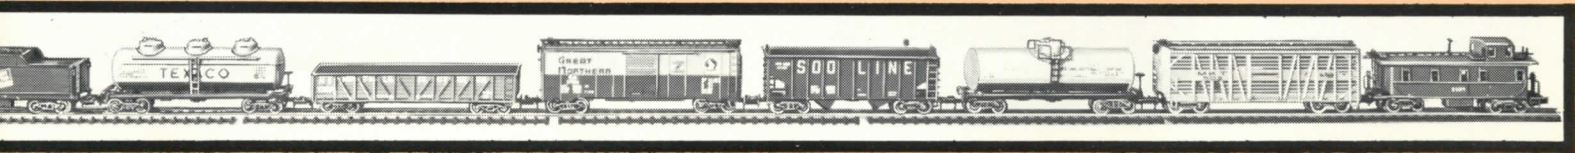

3 CAR "CORRUGATED" PASSENGER SET (ALL LIGHTED)

Set Includes Lighted E-8 Diesel Locomotive, Three Corrugated Side Lighted Passenger Cars (Coach, Baggage Dorm, and Observation), 11 Sections Curved Track, Curved Terminal Section, Re-Railer Track and One Straight Track Section.

**SETS WITHOUT
POWER PACK**

#301-304 Santa Fe $23.98

**SETS WITH
POWER PACK**

#301-364 Santa Fe $28.98