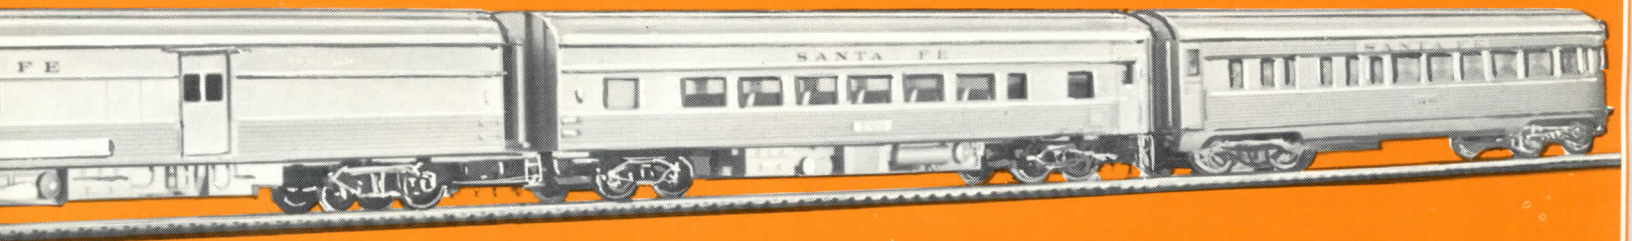

3 CAR "CORRUGATED" PASSENGER SET (ALL LIGHTED)

Set Includes Lighted E-8 Diesel Locomotive, Three Corrugated Side Lighted Passenger Cars (Coach, Baggage Dorm, and Observation), 11 Sections Curved Track, Curved Terminal Section, Re-Railer Track and One Straight Track Section.

**SETS WITHOUT
POWER PACK**

#301-304 Santa Fe $23.98

**SETS WITH
POWER PACK**

#301-364 Santa Fe $28.98