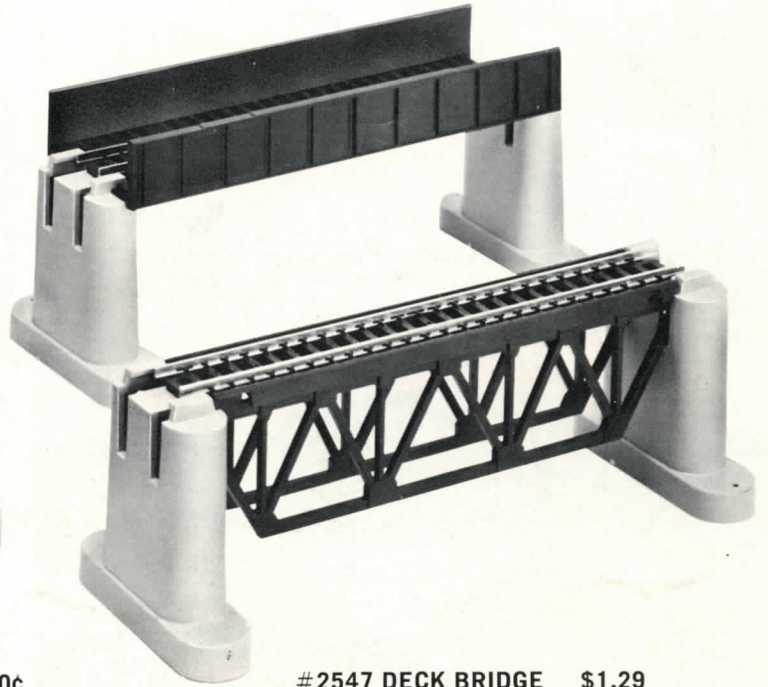

Colorful 28 page How-to-do-it Book with tips and hints on trackwork plus 9 layouts.

#2546 WARREN TRUSS BRIDGE ...\$1.29  
LESS PIERS

#2548 PLATE GIRDER BRIDGE ...\$1.29  
LESS PIERS

#2543 BRIDGE PIERS ... 50¢  
3 PIERS TO CARD