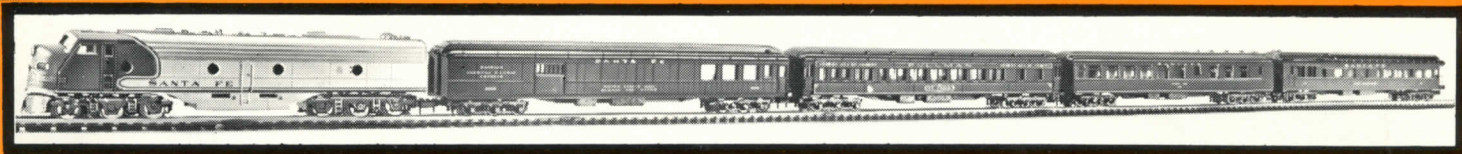

3 CAR "CORRUGATED" PASSENGER SET (ALL LIGHTED)

Set Includes Lighted E-8 Diesel Locomotive, Three Corrugated Side Lighted Passenger Cars (Coach, Baggage Dorm, and Observation), 11 Sections Curved Track, Curved Terminal Section, Re-Railer Track and One Straight Track Section.

**SETS WITHOUT
POWER PACK**

#301-304 Santa Fe $23.98

**SETS WITH
POWER PACK**

#301-364 Santa Fe $28.98