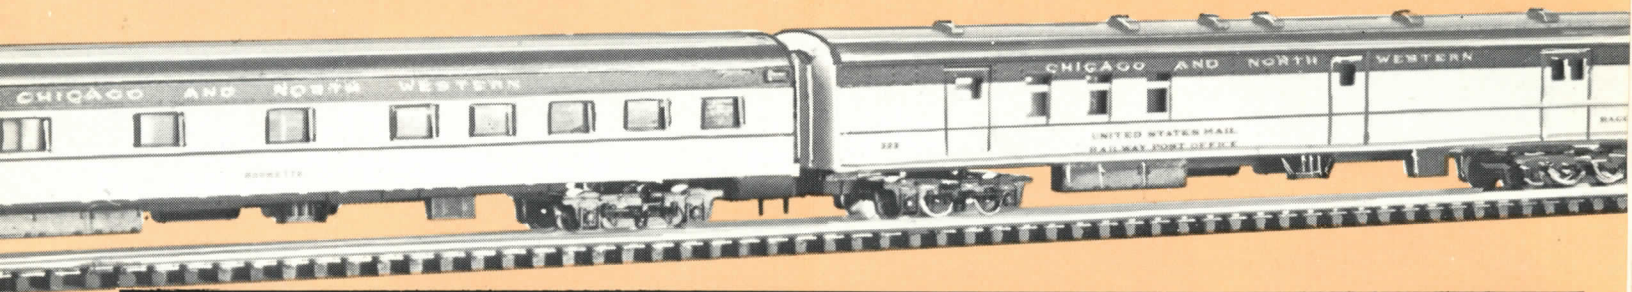

3 CAR "CORRUGATED" PASSENGER SET (ALL LIGHTED)

Set Includes Lighted E-8 Diesel Locomotive, Three Corrugated Side Lighted Passenger Cars (Coach, Baggage Dorm, and Observation), 11 Sections Curved Track, Curved Terminal Section, Re-Railer Track and One Straight Track Section.

**SETS WITHOUT
POWER PACK**

#301-304 Santa Fe $23.98

**SETS WITH
POWER PACK**

#301-364 Santa Fe $28.98