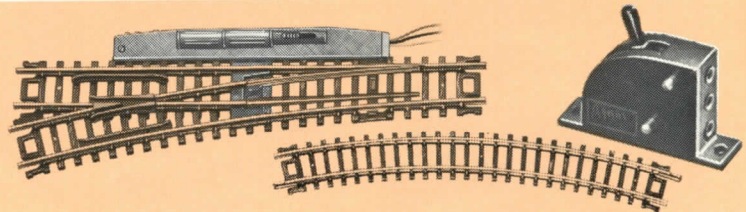

#2533 'N' LARGER TRACK PACK $11.50
Set includes one pair of Remote Control Switches (one Right and one Left Hand), 12 Sections of Straight Track (5") and 12 Sections of Curved Track (9 3/4" Radius).

#2951 BOULEVARD LAMPS
3/$1.50