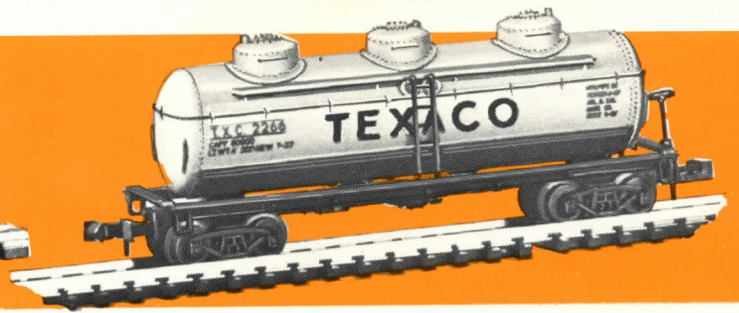

READY-TO-RUN

BOX CARS EA. $1.50

- #2201 Florida East Coast
- #2202 Penna.
- #2203 Santa Fe
- #2204 Great Northern
- #2205 Western Maryland
- #2206 State of Maine

REEFERS EA. $1.50

- #2221 K.O. & G.
- #2222 Natl. Dairy Dis.
- #2223 Thermice
- #2224 Blatz Beer

GONDOLAS

EA. $1.50

- #2231 Norfolk & Southern
- #2232 Reading
- #2233 Monon
- #2234 Cotton Belt

HOPPERS

(OPEN) EA. $1.50

- #2241 Soo Line
- #2242 Penna.
- #2243 Boston & Maine
- #2244 Peabody
- #2245 Burlington

CATTLE

CARS EA. $1.50

- #2251 Katy
- #2252 N. Y. Central
- #2253 Santa Fe
- #2254 Chicago & Northwestern

CHEMICAL TANK CARS EA. $2.00

- #2261 Gulf
- #2262 Frontier
- #2263 Jack Frost
- #2264 Gen. Amer. Trans. Corp.
- #2265 Dupont
- #2266 Hooker
- #2267 UTLX
- #2268 CO-OP

CABOOSE EA. $2.00

- #2271 Santa Fe
- #2272 B. & O.
- #2273 Penna.

BULKHEAD CARS

EA. $2.00

- #2281 Southern Pacific
- #2282 Illinois Central Mid.

DBL. DR. 40' MACHINERY EA. $2.00

- #2286 Penna.
- #2287 Illinois Central Mid.
- #2288 T. P. & W.

3 DOME TANK CARS EA. $2.00

- #2291 Shell
- #2292 Texaco
- #2293 Mobil
- #2294 Deep Rock
- #2295 E. I. DuPont
- #2296 Gulf
- #2297 Union Starch

MECHANICAL REEFERS EA. $2.50

- #2301 Santa Fe
- #2302 Safeway
- #2303 N. Y. Central
- #2304 Pacific Fruit

COVERED HOPPERS EA. $2.50

- #2311 Jack Frost
- #2312 Union Carbide
- #2313 Milwaukee
- #2314 Burlington

CENTER FLOW

EA. $2.50

- #2321 Shippers Car Line
- #2322 Hercules
- #2323 Gulf

50' DBL. DR. BOX CARS EA. $2.50

- #2331 Penna.
- #2332 Louisville & Nashville
- #2333 Union Pacific
- #2334 Great Northern

CENTER DEPRESSED FLAT EA. $2.50

- #2341 Canadian National
- #2342 Norfolk & Western

JUMBO TANK CARS EA. $2.50

- #2346 Shippers Car Line
- #2347 Sub. Prop. Gas
- #2348 Warren

PIGGY BACK CARS EA. $2.50

- #2351 Penna.
- #2352 Santa Fe