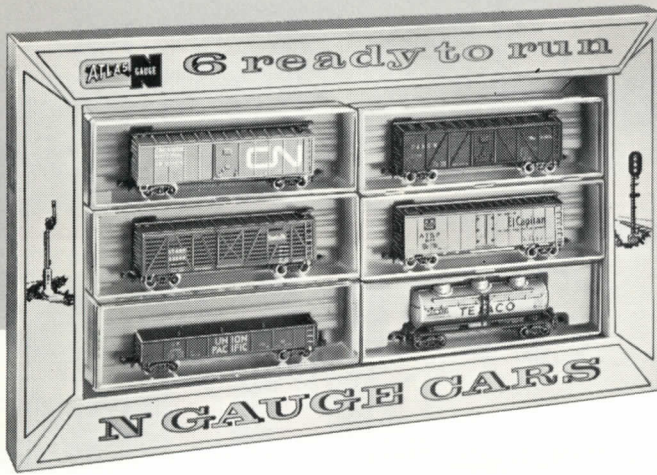

# READY-TO-RUN LOCOMOTIVES

#2180

USRA MIKADO WITH TENDER ..... \$27.98

GP-40 DIESEL ..... \$12.98

#2171 Santa Fe  
#2172 A C L  
#2173 Burlington

#2174 Penn-Central  
#2175 Southern Pacific

#2185

0-4-0 STEAM LOCO & TENDER.....

E-8 DIESEL LOCO ..... \$12.98

#2101 Santa Fe  
#2102 Baltimore & Ohio  
#2103 Penna.

#2104 Union Pacific  
#2105 C. N. & W.

ALL\* WITH OPERATING HEADLIGHTS

\*All locos  
except 0-6-0  
Steam Locos

### ATLAS "SIX PAK" FREIGHT CAR SETS

#22-6150  
Set Includes  
Six Assorted  
\$1.50 Ready-to-Run  
Freight Cars.

**\$9<sup>00</sup>**

#22-6200  
Set Includes  
Six Assorted  
\$2.00 Ready-to-Run  
Freight Cars.

# ROLLING STOCK